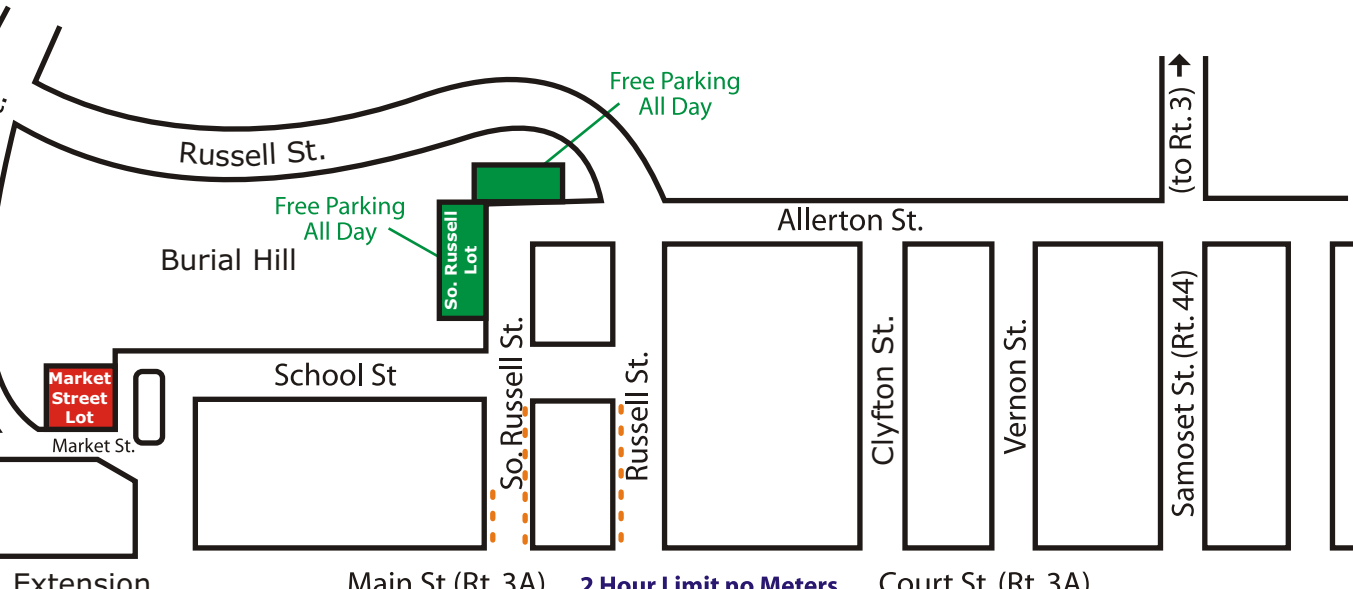

Red Zones are pay by the hour areas where you can park all day

Green Zones are FREE all day parking

★ Park Plymouth, 17R Court Street

Orange areas are metered on street parking areas

Main Street, Summer Street, Main Street Extension and Court Street are all 2 hour limits with no meters, but are strictly enforced areas

www.parkplymouth.com
508-747-5929
17R Court Street
Office Hours
Monday - Friday, 10am to 6pm
Saturday, 10am to 1pm

Plymouth Downtown and Waterfront Parking