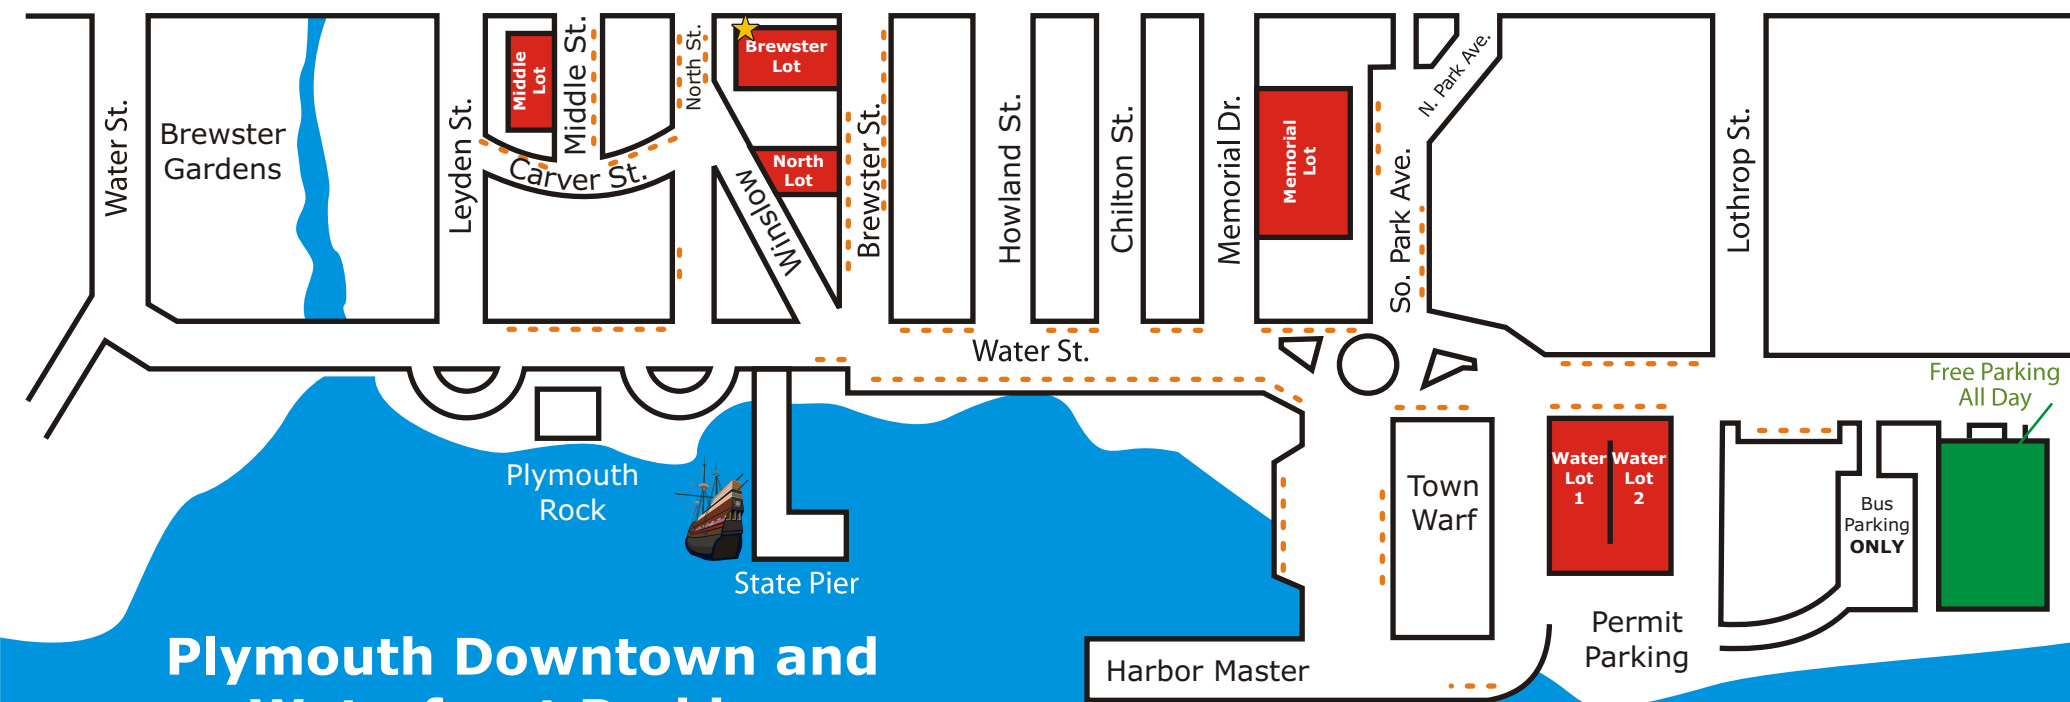

Red Zones are pay by the hour areas where you can park all day

Green Zones are FREE all day parking

★ Park Plymouth, 17R Court Street

Orange areas are metered on street parking areas

Main Street, Summer Street, Main Street Extension and Court Street are all 2 hour limits with no meters, but are strictly enforced areas

www.parkplymouth.com
508-747-5929
17R Court Street
Office Hours
Monday - Friday, 10am to 6pm
Saturday, 10am to 1pm

Plymouth Downtown and Waterfront Parking